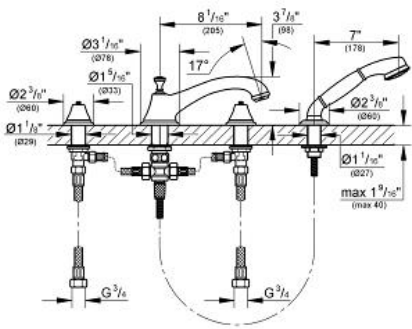

SEABURY  
 Four-Hole Roman Bathtub Faucet  
 with Handshower  
 MODEL # 25502000

Pure Freude  
 an Wasser

**Product Description:**  
**SEABURY**  
 Four-Hole Roman Bathtub Faucet with Handshower

- Standard Specification:**
- Handles sold separately
  - 1/2" valves
  - Seabury hand shower
  - **GROHE StarLight** chrome finish
  - Max Flow Rate 2.5 gpm at 80 psi (9.5 L/min), 13 gpm at 45 psi (49.2 L/min) for Tub Filler

- Applicable Codes & Standards:**
- Energy Policy Act of 1992
  - ASME A112.18.1/CSA B125.1

**Color:**  
 25502000 StarLight Chrome